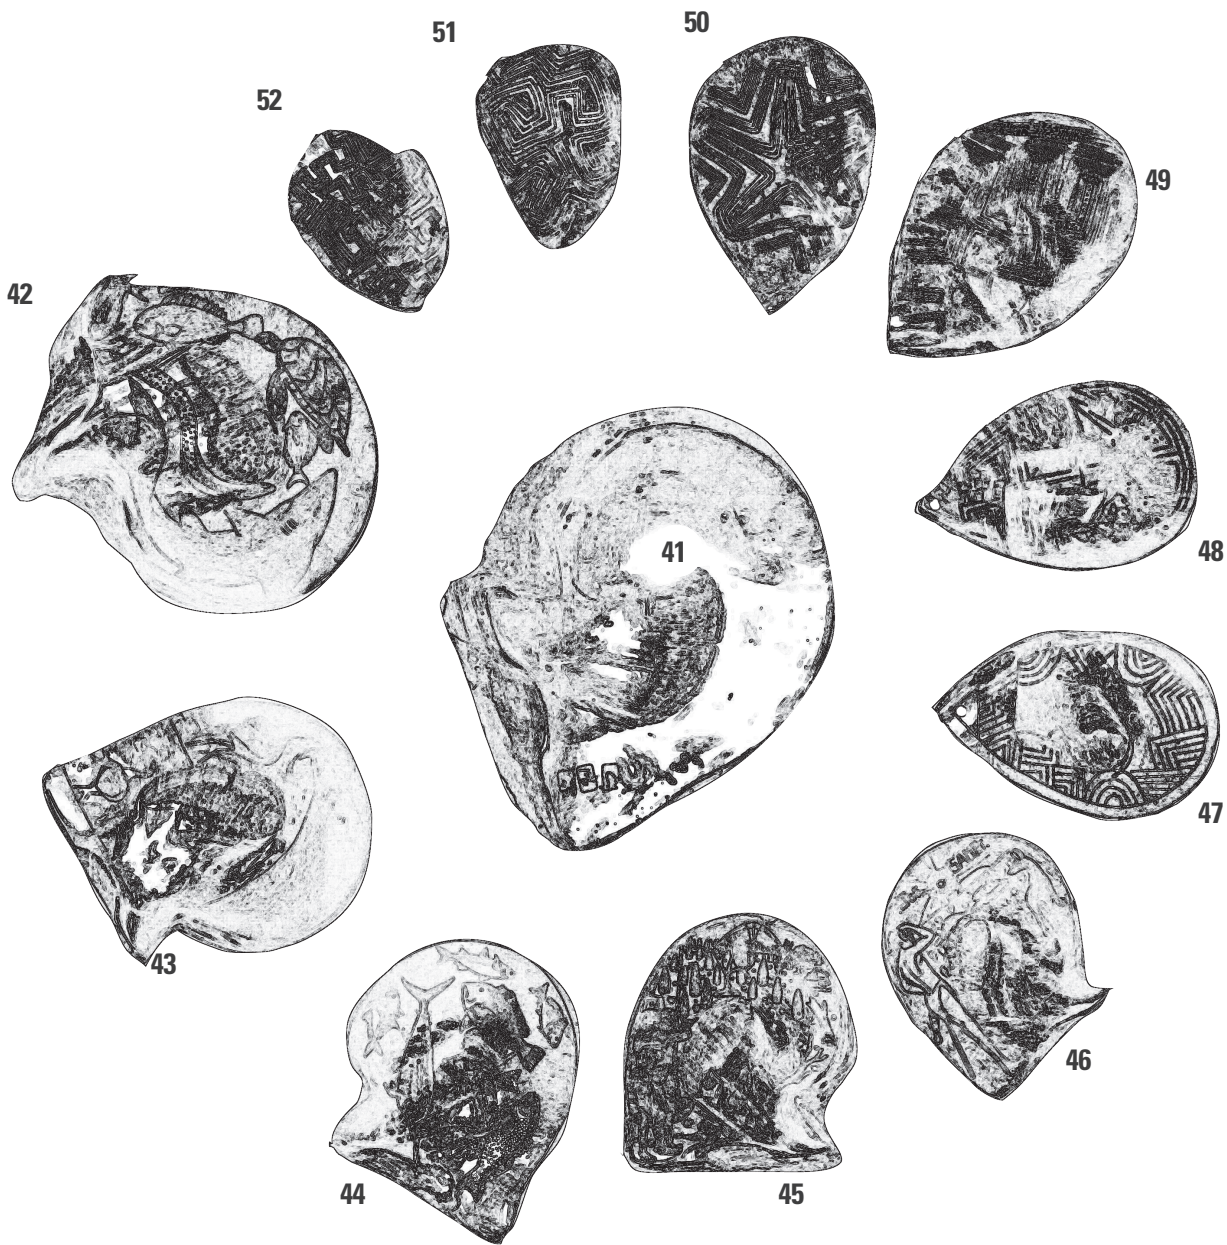

**37 Darrell Sibosado**

*Gugan (fish trap)* 2014  
etching and aquatint (2 of ed. 5)  
image: 25 x 20 cm, paper: 40 x 30 cm  
\$250

**34 Darrell Sibosado**

*lon (fish trap)* 2014  
etching and aquatint (1 of ed. 5)  
image: 25 x 20 cm, paper: 40 x 30 cm  
\$250

**38 Darrell Sibosado**

*Dyimmorgamol (warrior)* 2014  
etching and aquatint (3 of ed. 5)  
image: 25 x 20 cm, paper: 40 x 30 cm  
\$250

**41 -**  
*untitled* unknown date  
 etched mother of pearl, ochre  
 Collection: Samuel Savage Snr