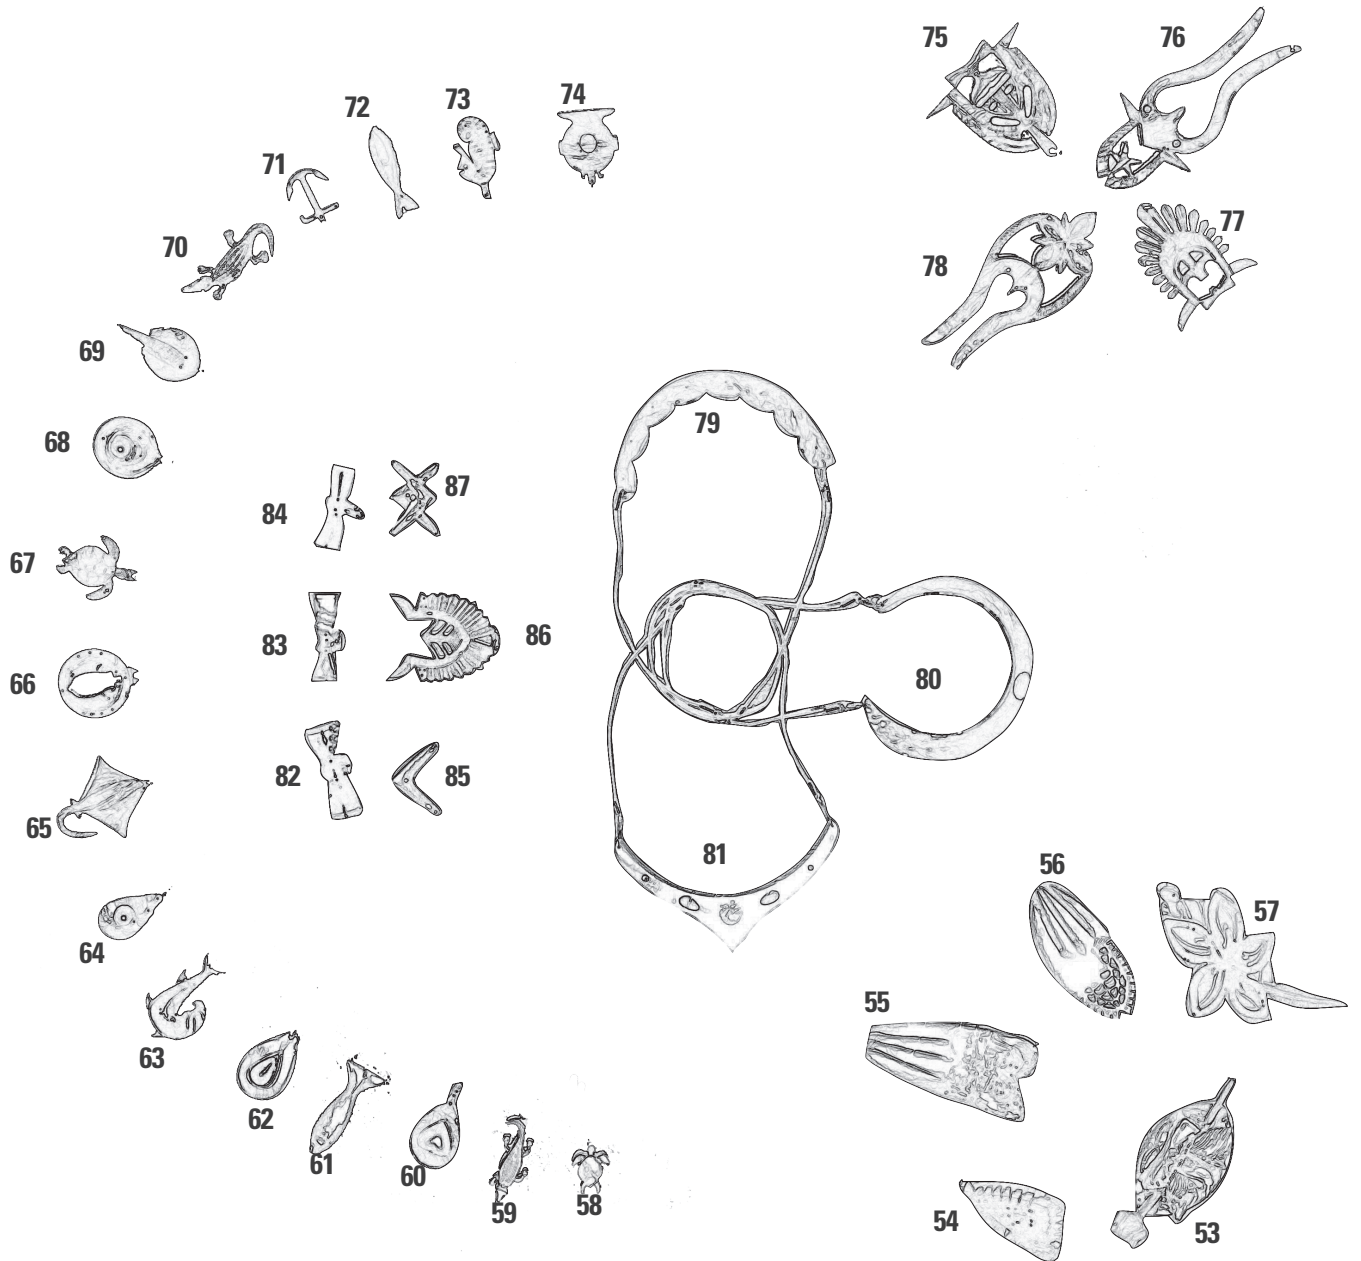

41 -
untitled unknown date
etched mother of pearl, ochre
Collection: Samuel Savage Snr

42 Joe Leonard Sampi
untitled date unknown
etched mother of pearl, ochre
21 x 20 cm
Collection: Caroline Sibosado

43 Basil Biggie Albert
untitled 1979
etched mother of pearl
17.5 x 17 cm
Collection: Caroline Sibosado

44 Peter Angus Jnr
untitled date unknown
etched mother of pearl, ochre
16 x 15.5 cm
Collection: Caroline Sibosado

45 Aloysius Sampi
untitled date unknown
etched mother of pearl, ochre
16 x 14.5 cm
Collection: Caroline Sibosado

46 Joe Leonard Sampi
untitled unknown date
etched mother of pearl, ochre
14.5 x 13.5 cm
Collection: Caroline Sibosado

47 Artist unknown
untitled date unknown
etched mother of pearl, ochre
17 x 11.5 cm
Collection: Caroline Sibosado

48 Artist unknown
untitled date unknown
etched mother of pearl, ochre
17.5 x 12 cm
Collection: Caroline Sibosado

49 Artist unknown
untitled c1920
pearl shell, ochre
Collection: Les Wyee

50 Artist unknown
untitled c1920
pearl shell, ochre
Collection: Les Wyee

51 Artist unknown
untitled c1920
pearl shell, ochre
Collection: Les Wyee

52 Artist unknown
untitled c1920
pearl shell, ochre
Collection: Les Wyee

53 Joel Sam

untitled unknown date
pearl shell, recycled dugong bone
Collection: Annie Wacando

54 Joel Sam

untitled unknown date
pearl shell
Collection: Annie Wacando

55 Joel Sam

untitled unknown date
pearl shell
Collection: Annie Wacando

56 Joel Sam

untitled unknown date
pearl shell
Collection: Annie Wacando

57 Joel Sam

untitled unknown date
pearl shell
Collection: Annie Wacando

58 Samuel Savage Snr

Nam I 2017
pearl shell
$514

59 Samuel Savage Snr

Kadal I 2017
pearl shell
$514

60 Samuel Savage Snr

Mai I 2017
pearl shell
$642

61 Samuel Savage Snr

Dugong II 2017
pearl shell
$514

62 Samuel Savage Snr

Mai black 2017
black lipped pearl, golden lipped pearl
$642

63 Samuel Savage Snr

Hook 2017
pearl shell, black coral
$514

64 Samuel Savage Snr

Mai II 2017
pearl shell, pink mop shell
$642

65 Samuel Savage Snr

Stingray II 2017
pearl shell
$514